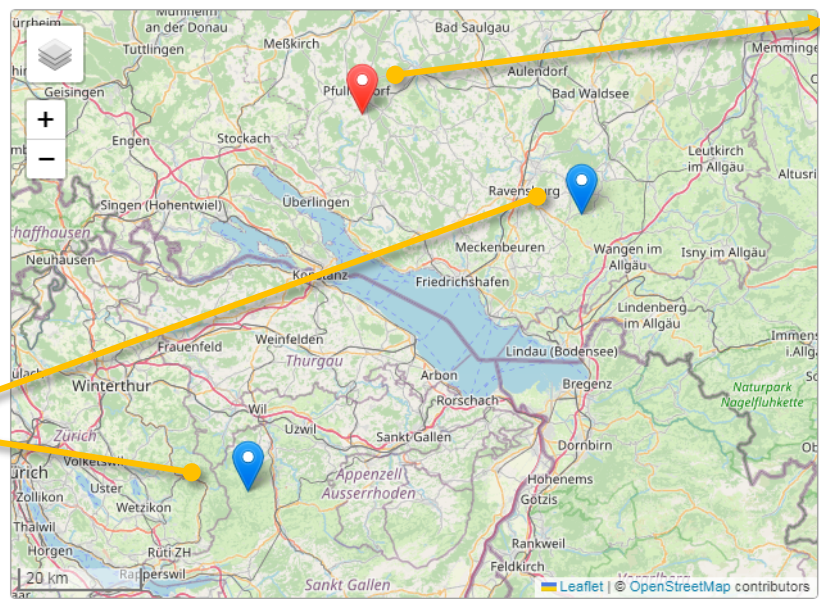

Additional Items on Detailpage

🔒 yellowcranepages.com/fleet/3181/yellow_crane_pages

Direct link to your company