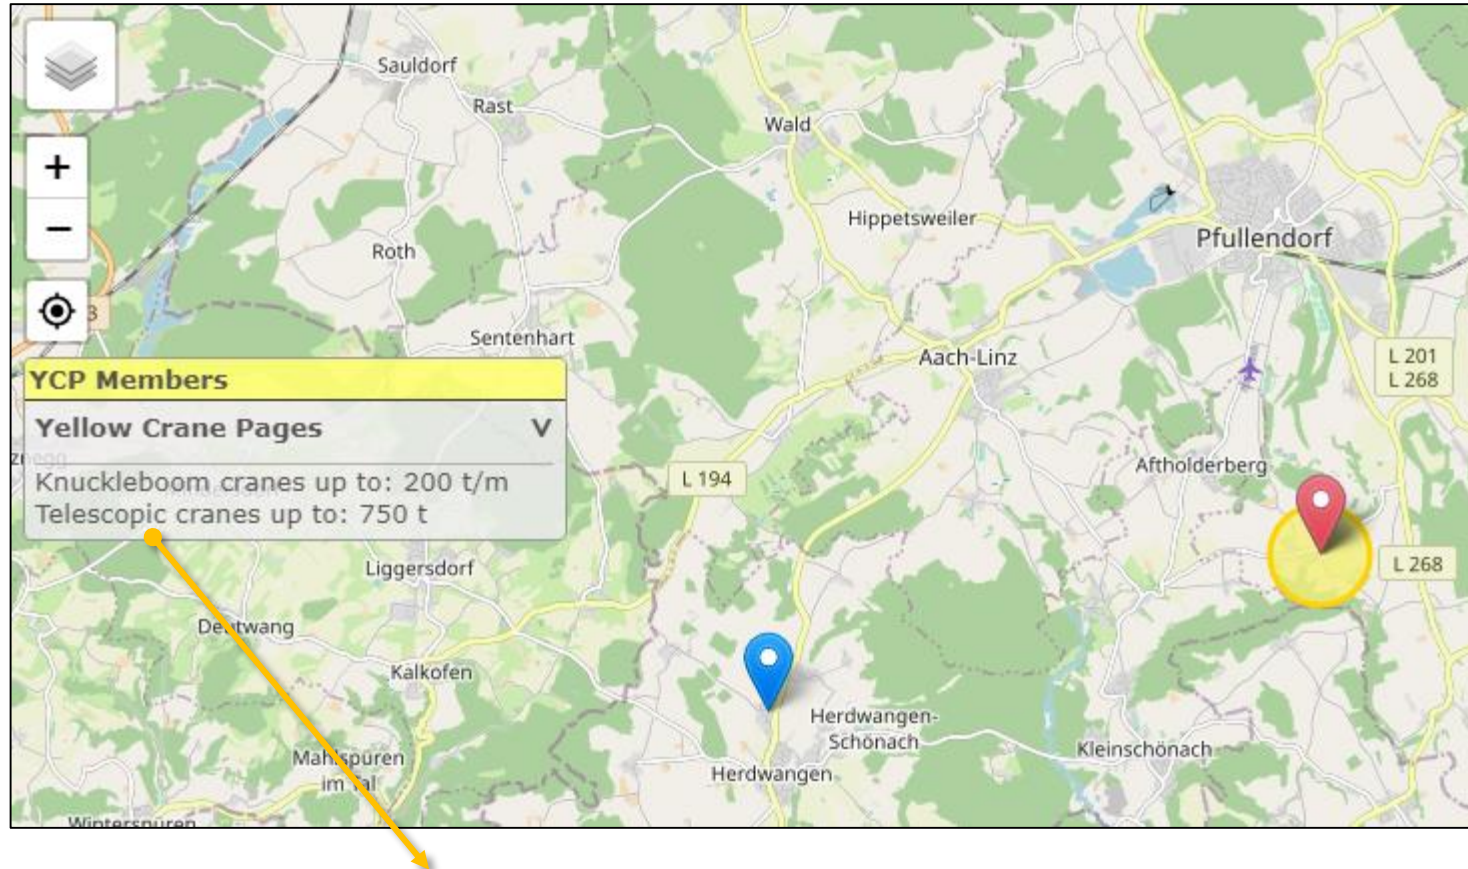

## Extra visibility on the map

List with members appears to the left

- Contains short list of main capacities when this company is opened
- On hover: The pin on the map turns red with yellow circle to indicate it
- On click: Map view will zoom to this pin

# Additional items on the entry on the map

**Yellow Crane Pages** X

Im Breitle 27  
88630 Pfullendorf  
Germany  
+4975523873049

**Knuckleboom cranes**  
Truck mounted  
Palfinger PK200002 - MAN TGS 10x6H

Social media items

All branches and joint-ventures are shown, alphabetically sorted and by country

On click: Map jumps to location of this branch

On click: Extra window opens to show current location of vessel

Next port: RAS TANURA STBY  
ETA: Jul 22, 09:30  
IMO: 9781425  
Speed: 0 kn

Track More info

Lat: 26.37651 Lon: 49.99991  
26° 34.591' 49° 59.995'

© OpenStreetMap contributors

Current location of the vessel is shown for all vessels on the detailpage (only when vessel has an IMO/MMSI number)