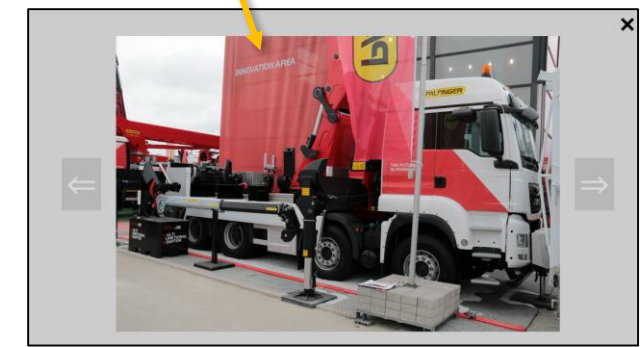

Telescopic cranes

Mobile/AT

Liebherr LTM1750-9.1
Crane class: 750 t
Main boom: 52 mtr
Boom with jib: 159.1 mtr

Liebherr LTM1450-8.1
Crane class: 450 t
Main boom: 85 mtr
Boom with jib: 131.8 mtr